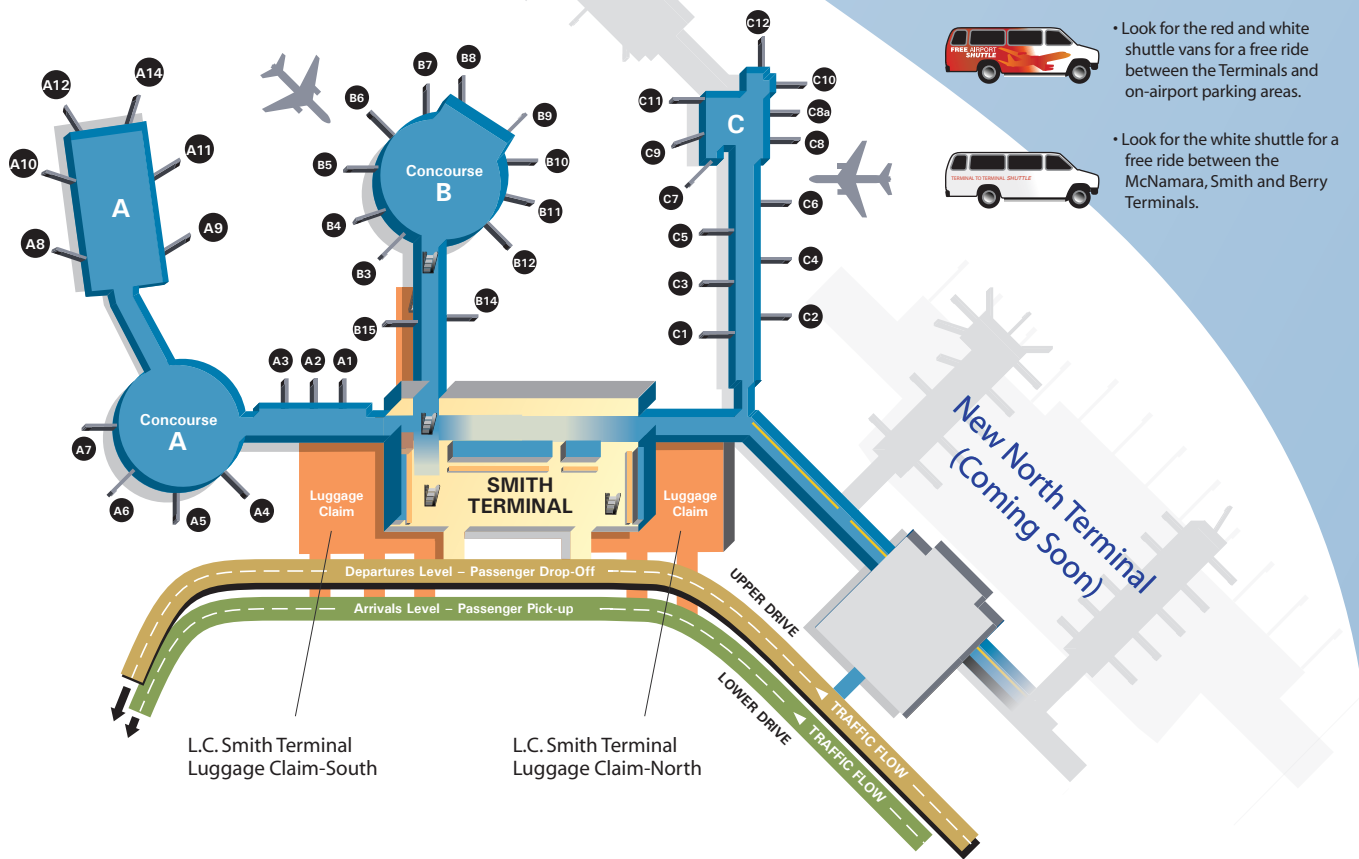

L.C. Smith Terminal

Air Canada, American, America West, Delta, Comair, Southwest, Spirit, United, US Airways

 Airline Ticket Counters

 Luggage Claim Areas

Free Airport Shuttle Services:

- Look for the red and white shuttle vans for a free ride between the Terminals and on-airport parking areas.

- Look for the white shuttle for a free ride between the McNamara, Smith and Berry Terminals.

L.C. Smith Terminal Luggage Claim-South

L.C. Smith Terminal Luggage Claim-North