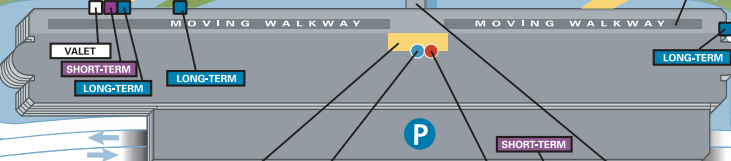

McNamara Terminal Parking

Departures Level
Parking
Valet - Long-Term
Short-Term
ENTER HERE

International Arrivals Level
Parking
Long-Term
ENTER HERE

McNAMARA TERMINAL

Departures Level
Domestic Arrivals Level
International Arrivals Level

Moving Walkways / McNamara Terminal Access
(Level 6 only)

THESE SYMBOLS INDICATE PARKING GARAGE ENTRANCE LOCATIONS

- VALET
- SHORT-TERM
- LONG-TERM

JOHN DINGELL DRIVE

JOHN DINGELL DRIVE

← TO EUREKA ROAD AND 275

Ground Transportation Center
(Level 4)

Parking Garage Luggage Check-In
For Northwest Airlines
(Level 6)

- E-Ticketing
- Cashier Booths
- FastPay Machines
  (Level 6)

Pedestrian Bridge
(Level 6)

→ TO SMITH/BERRY TERMINALS AND 94

EXIT

NORTH TO 34 AND SMITH/BERRY TERMINALS

NORTH TO 34 AND SMITH/BERRY TERMINALS

NORTH TO 34 AND SMITH/BERRY TERMINALS

SOUTH TO 1275 AND EUREKA ROAD